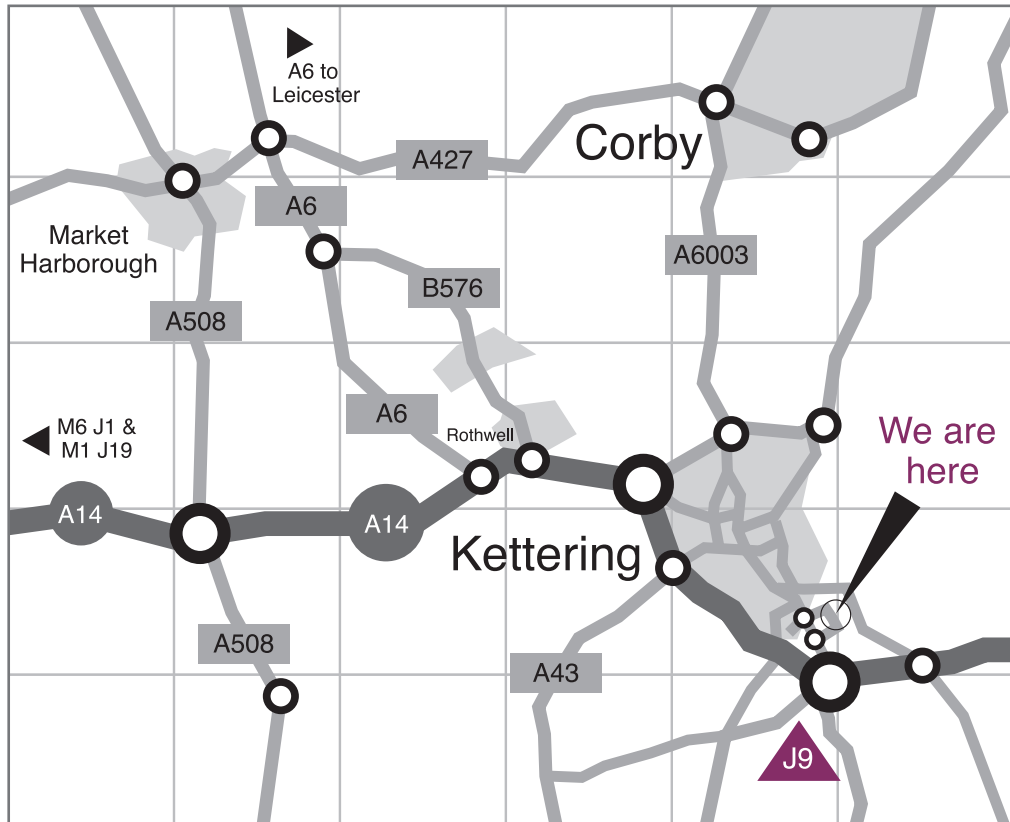

Area Map

How to find us

We are located just off Junction 9 of the A14 in the Kettering Venture Park business area.

From the A14 exit at Junction 9 (at this junction you will see and Odeon Cinema and shopping area, also the Kettering Park Hotel) turn onto the A509 sign posted Kettering. At the next roundabout take the 3rd exit sign posted 'Kettering Venture Park' (the road is called Kettering Parkway).

At the next mini roundabout take the first left onto Holdenby Road, about 100 yards after the roundabout, Brooklands court is on the right hand side.

On arrival, park at the front of the building and proceed to main reception in unit 16.

Local Map

t 01536 411153
 f 01536 517056
 e info@vertouk.com
 w www.vertouk.com

Verto
 16 Brooklands Court
 Kettering Venture Park
 Kettering, NN15 6FD